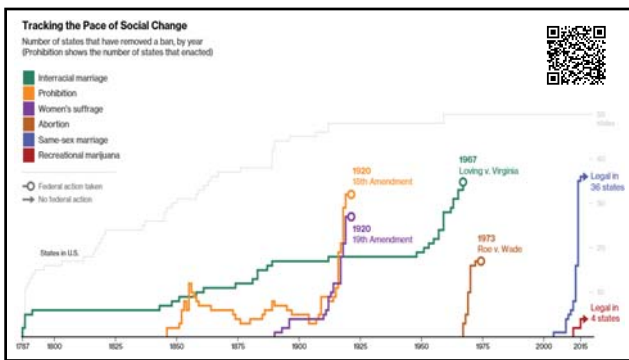

Seeing Around Corners

Scott Schenker
General Manager, Microsoft
Founder, Janus Dialogs

The only constant is change
Continuing change, inevitable change, that is the
dominant factor in society today
No sensible decision can be made any longer without
taking into account not only the world as it is, but the
world as it will be

The Fringe

Would you add to your event a Marijuana tasting bar – similar to a wine tasting?

- A. Yes
- B. No
- C. Considering it

Ancillary services increasingly important

Revenue per departing passenger

Ancillary Fees